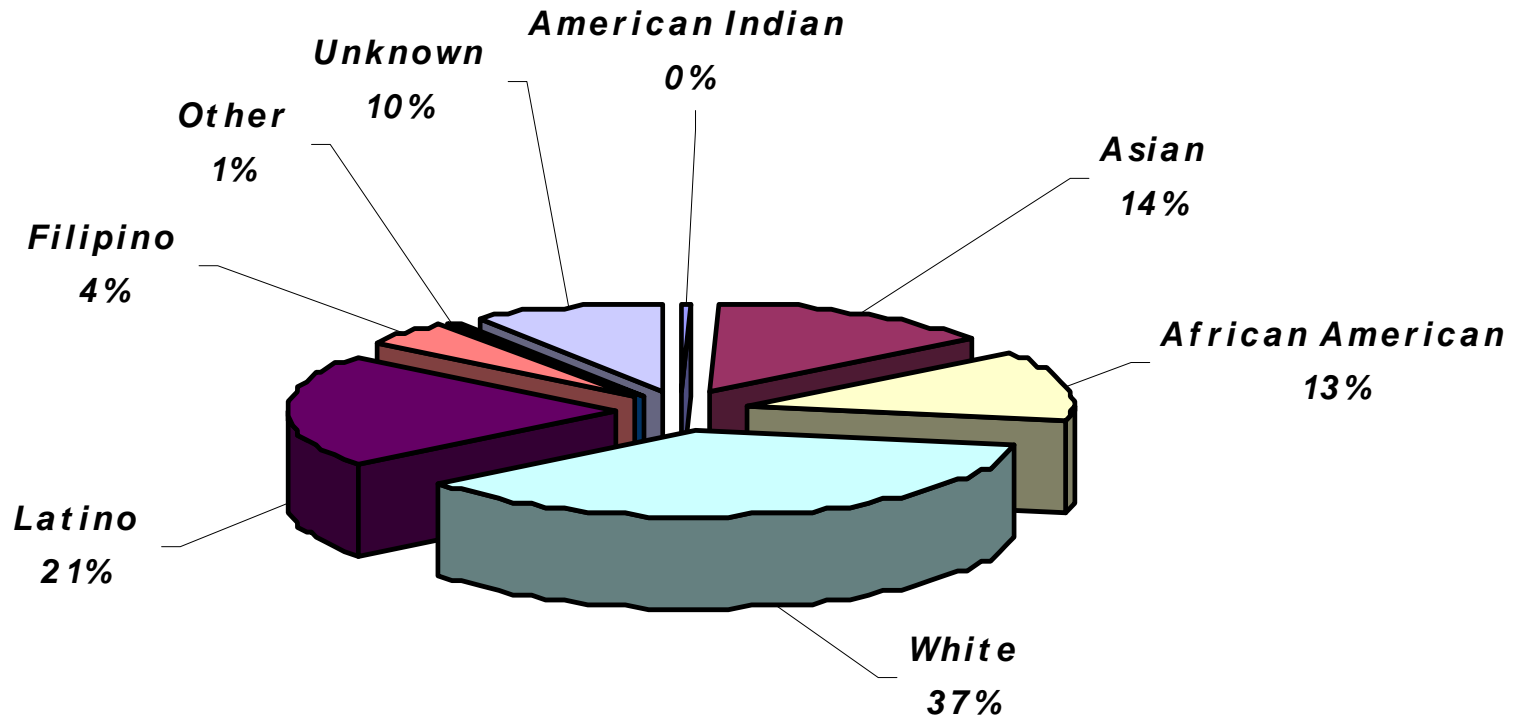

Mesa College Student Ethnicity Fall 2008

Miramar College Student Ethnicity Fall 2008

San Diego Community College District
Institutional Research and Planning

All Colleges Student Ethnicity Fall 2008

Continuing Education Student Ethnicity Fall 2008

Employee Diversity

Fall 2007

SDCCD Total Employees

Facts on File
Report on Academic Year 2007-2008

District Office Total Employees

Facts on File
Report on Academic Year 2007-2008

SDCCCD Classified Employees