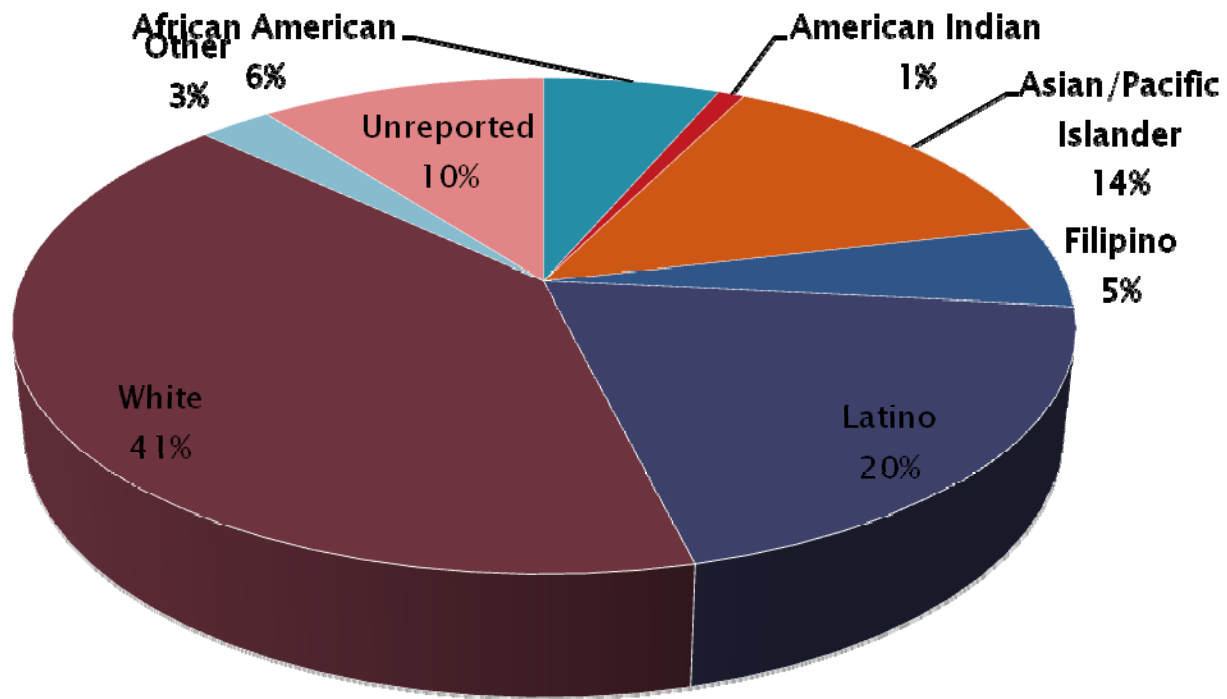

**Report on Student
and Employee Diversity
2007-08**

San Diego Community College District

City of San Diego Total Population

SANDAG
San Diego Regional Agency

Student Ethnicity

Fall 2008

City College Student Ethnicity Fall 2008

Mesa College Student Ethnicity Fall 2008

Miramar College Student Ethnicity Fall 2008

San Diego Community College District
Institutional Research and Planning

All Colleges Student Ethnicity Fall 2008

Continuing Education Student Ethnicity Fall 2008