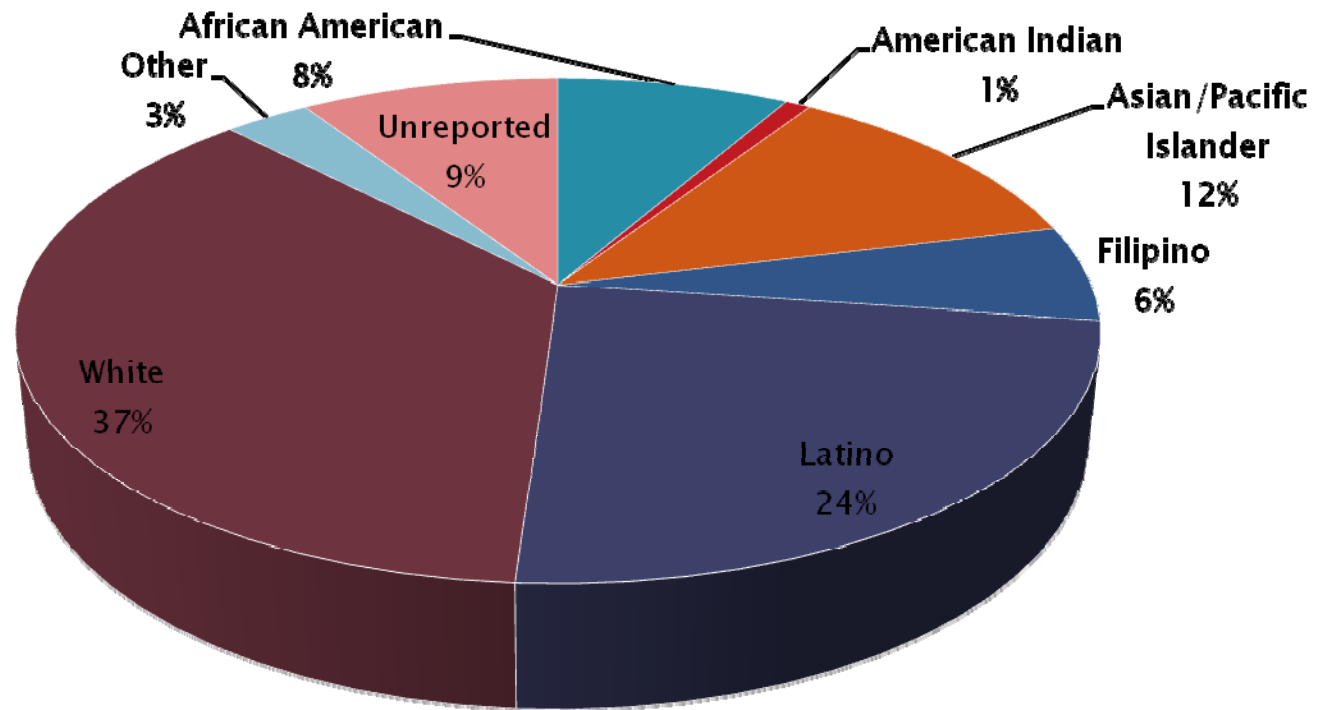

**Report on Student
and Employee Diversity
2007-08**

San Diego Community College District

City of San Diego Total Population

SANDAG
San Diego Regional Agency

Student Ethnicity

Fall 2008

City College Student Ethnicity Fall 2008

Mesa College Student Ethnicity Fall 2008

Miramar College Student Ethnicity Fall 2008

San Diego Community College District
Institutional Research and Planning

All Colleges Student Ethnicity Fall 2008

Continuing Education Student Ethnicity Fall 2008

Employee Diversity

Fall 2007

SDCCD Total Employees

Facts on File
Report on Academic Year 2007-2008

District Office Total Employees

Facts on File
Report on Academic Year 2007-2008

SDCCCD Classified Employees