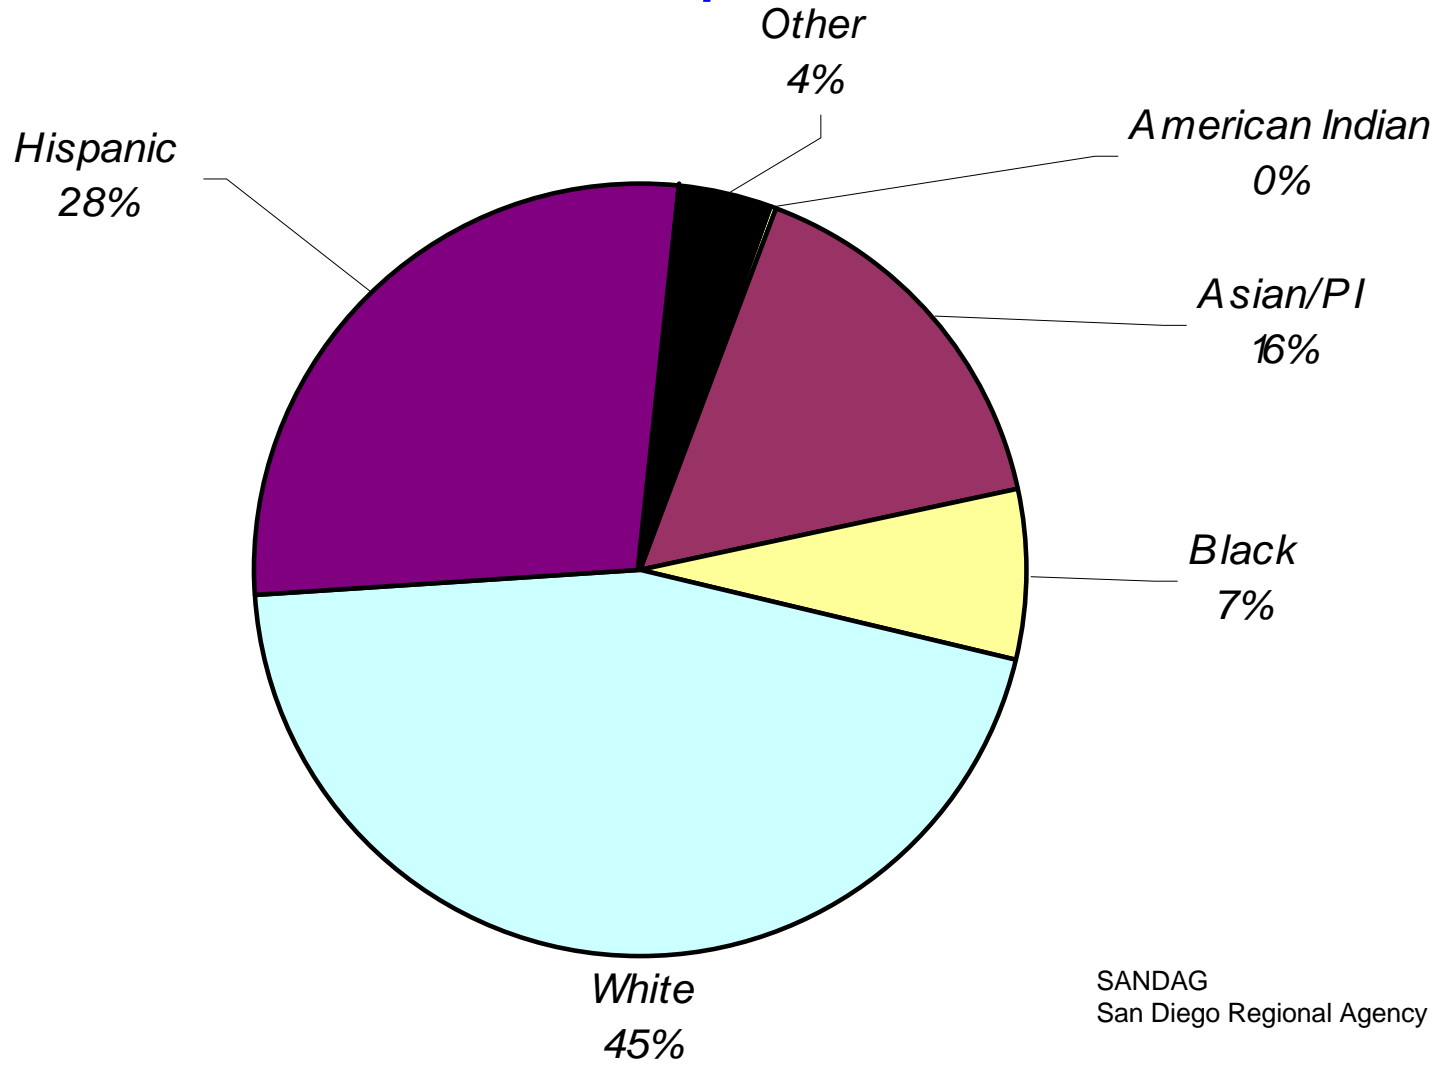

**Report on Student
and Employee Diversity
2007-08**

San Diego Community College District

City of San Diego Total Population

SANDAG
San Diego Regional Agency

Student Ethnicity

Fall 2008

City College Student Ethnicity Fall 2008

Mesa College Student Ethnicity Fall 2008

Miramar College Student Ethnicity Fall 2008

San Diego Community College District
Institutional Research and Planning

All Colleges Student Ethnicity Fall 2008

Continuing Education Student Ethnicity Fall 2008