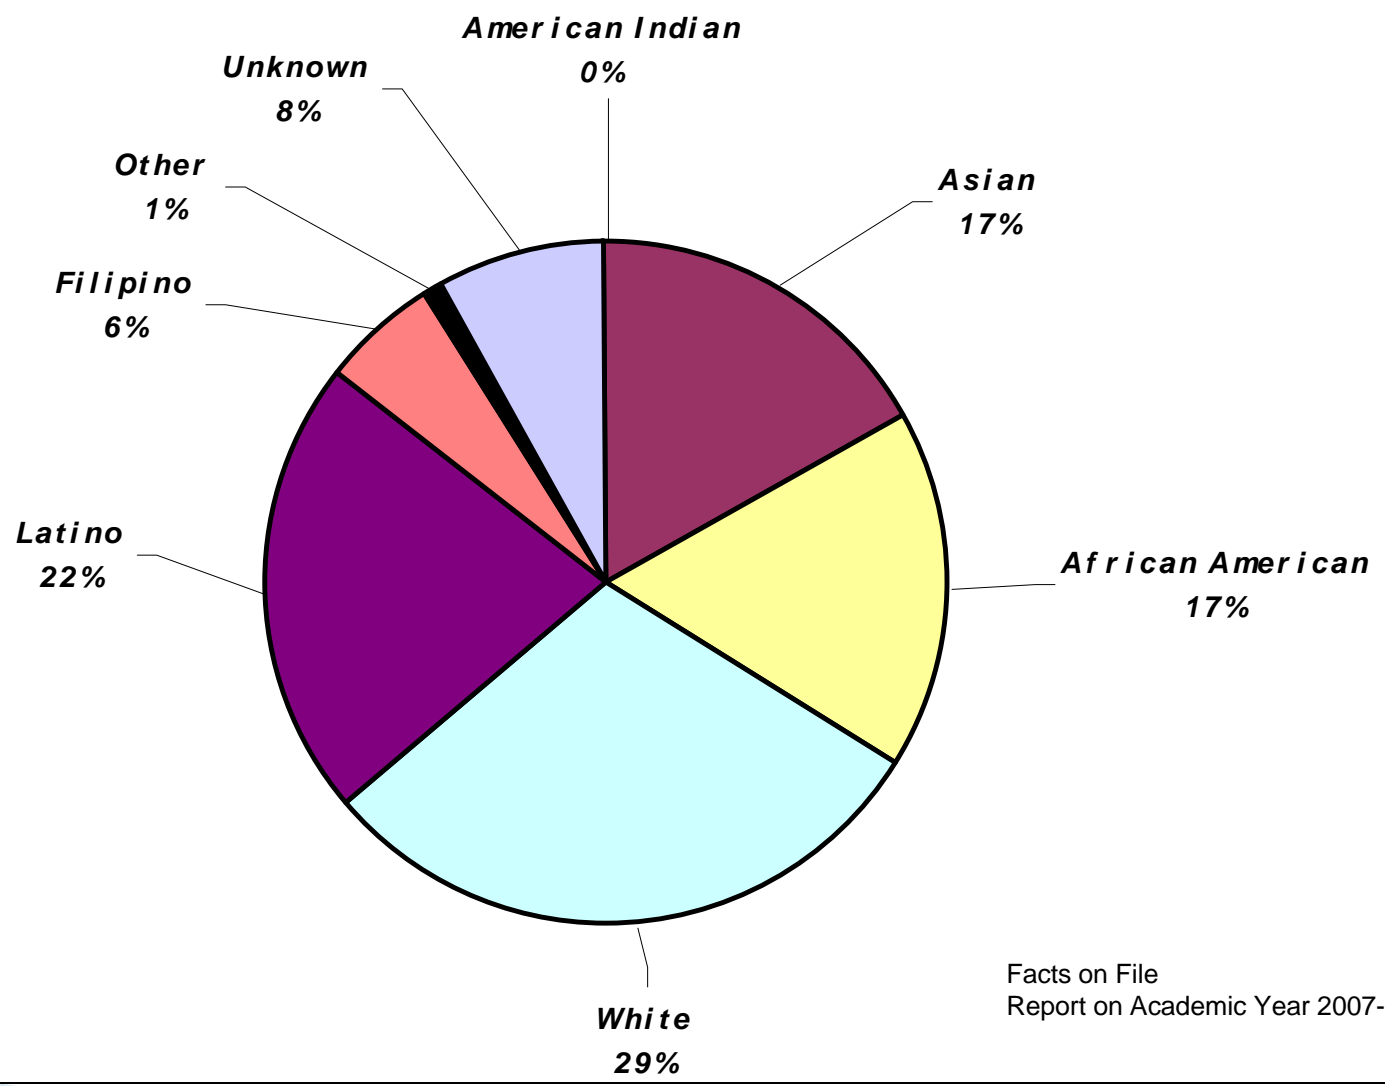

Mesa College Student Ethnicity Fall 2008

Miramar College Student Ethnicity Fall 2008

San Diego Community College District
Institutional Research and Planning

All Colleges Student Ethnicity Fall 2008

Continuing Education Student Ethnicity Fall 2008

Employee Diversity

Fall 2007

SDCCD Total Employees

Facts on File
Report on Academic Year 2007-2008

District Office Total Employees

Facts on File
Report on Academic Year 2007-2008

SDCCCD Classified Employees