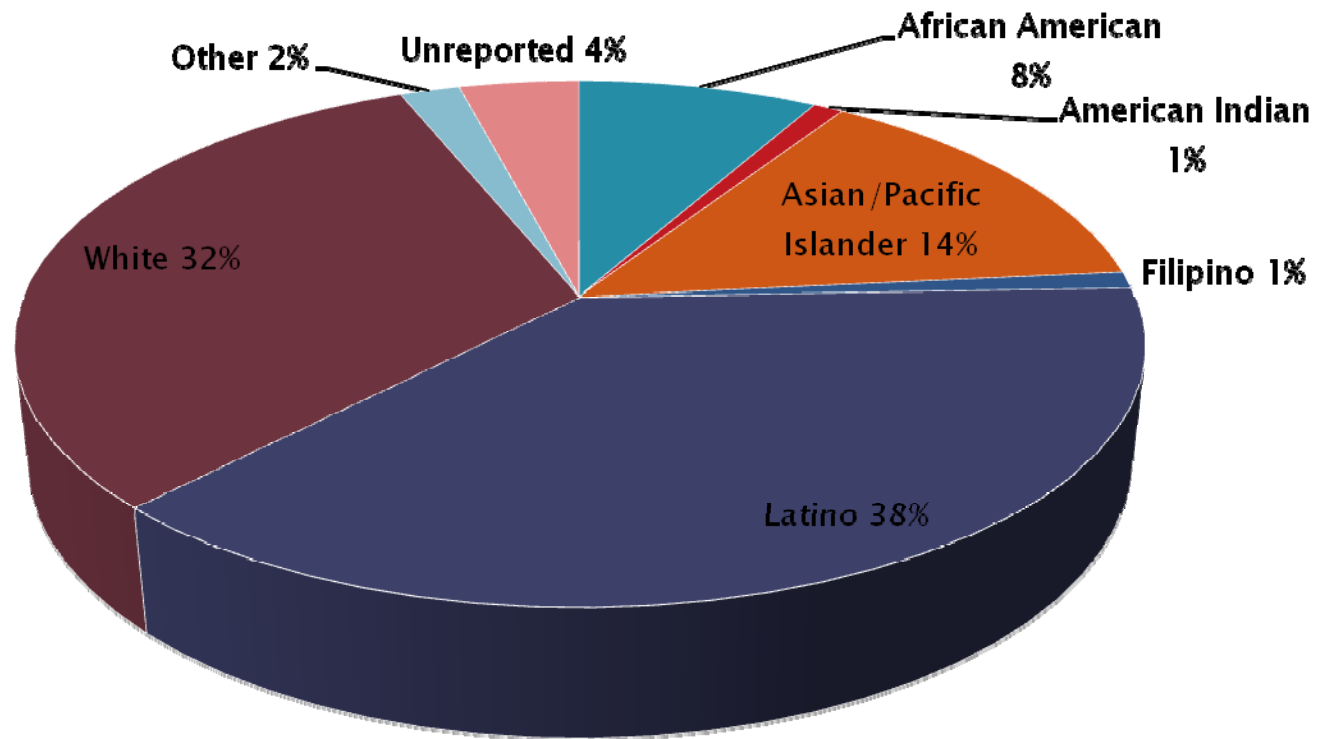

**Report on Student
and Employee Diversity
2007-08**

San Diego Community College District

City of San Diego Total Population

SANDAG
San Diego Regional Agency

Student Ethnicity

Fall 2008

City College Student Ethnicity Fall 2008

Mesa College Student Ethnicity Fall 2008

Miramar College Student Ethnicity Fall 2008

San Diego Community College District
Institutional Research and Planning

All Colleges Student Ethnicity Fall 2008

Continuing Education Student Ethnicity Fall 2008

Employee Diversity

Fall 2007

SDCCD Total Employees

Facts on File
Report on Academic Year 2007-2008

District Office Total Employees

Facts on File
Report on Academic Year 2007-2008

SDCCCD Classified Employees