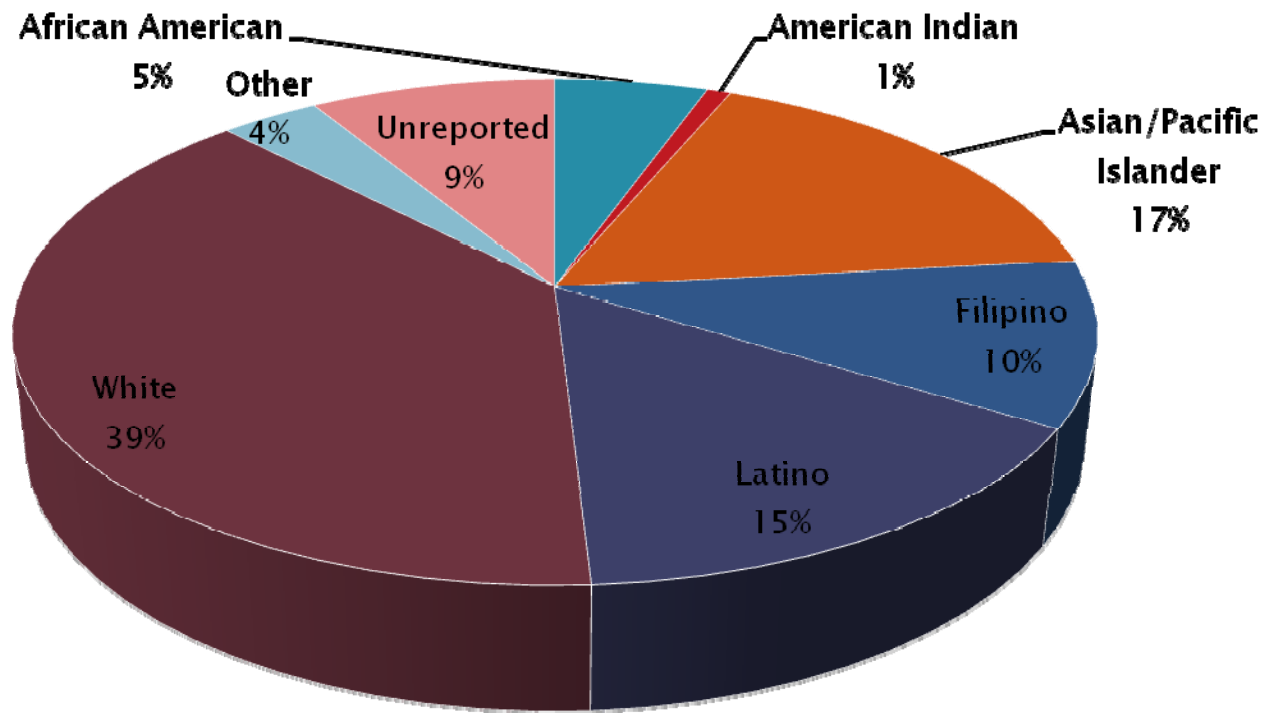

**Report on Student
and Employee Diversity
2007-08**

San Diego Community College District

City of San Diego Total Population

SANDAG
San Diego Regional Agency

Student Ethnicity

Fall 2008

City College Student Ethnicity Fall 2008

Mesa College Student Ethnicity Fall 2008

Miramar College Student Ethnicity Fall 2008

San Diego Community College District
Institutional Research and Planning

All Colleges Student Ethnicity Fall 2008

Continuing Education Student Ethnicity Fall 2008