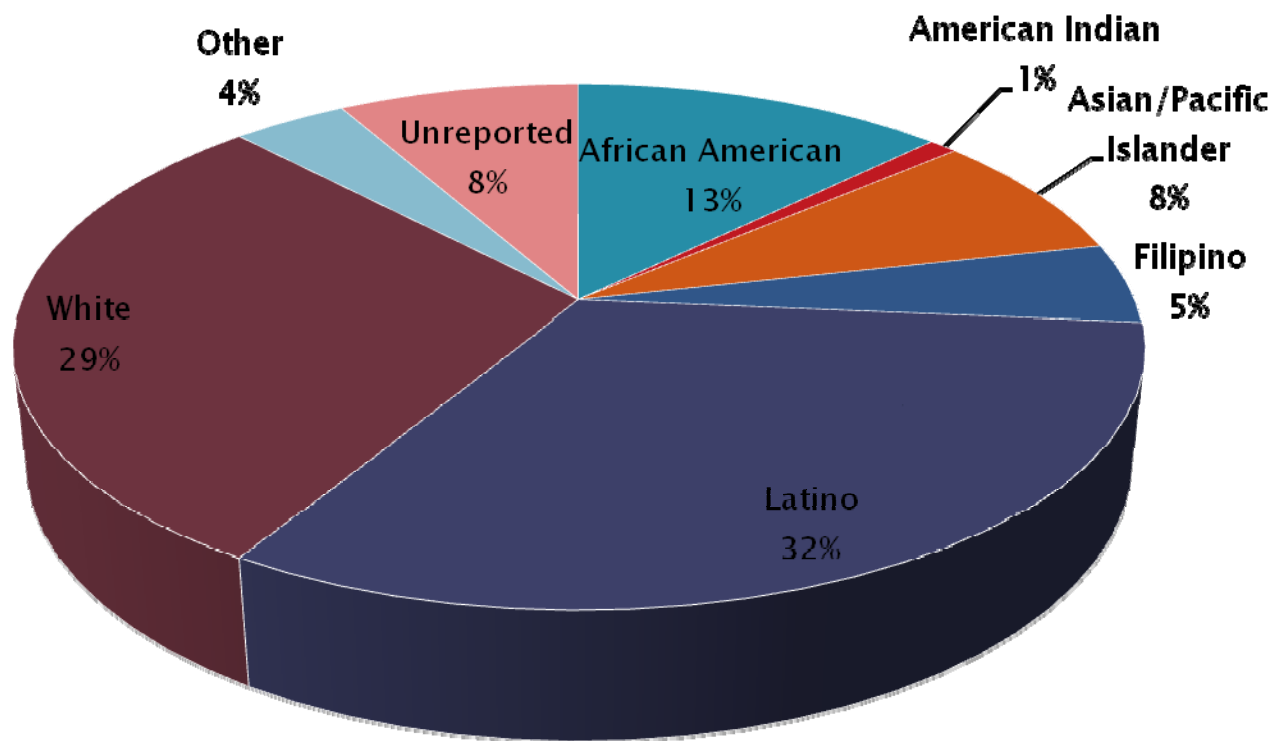

**Report on Student
and Employee Diversity
2007-08**

San Diego Community College District

City of San Diego Total Population

SANDAG
San Diego Regional Agency

Student Ethnicity

Fall 2008

City College Student Ethnicity Fall 2008

Mesa College Student Ethnicity Fall 2008

Miramar College Student Ethnicity Fall 2008

San Diego Community College District
Institutional Research and Planning

All Colleges Student Ethnicity Fall 2008

Continuing Education Student Ethnicity Fall 2008