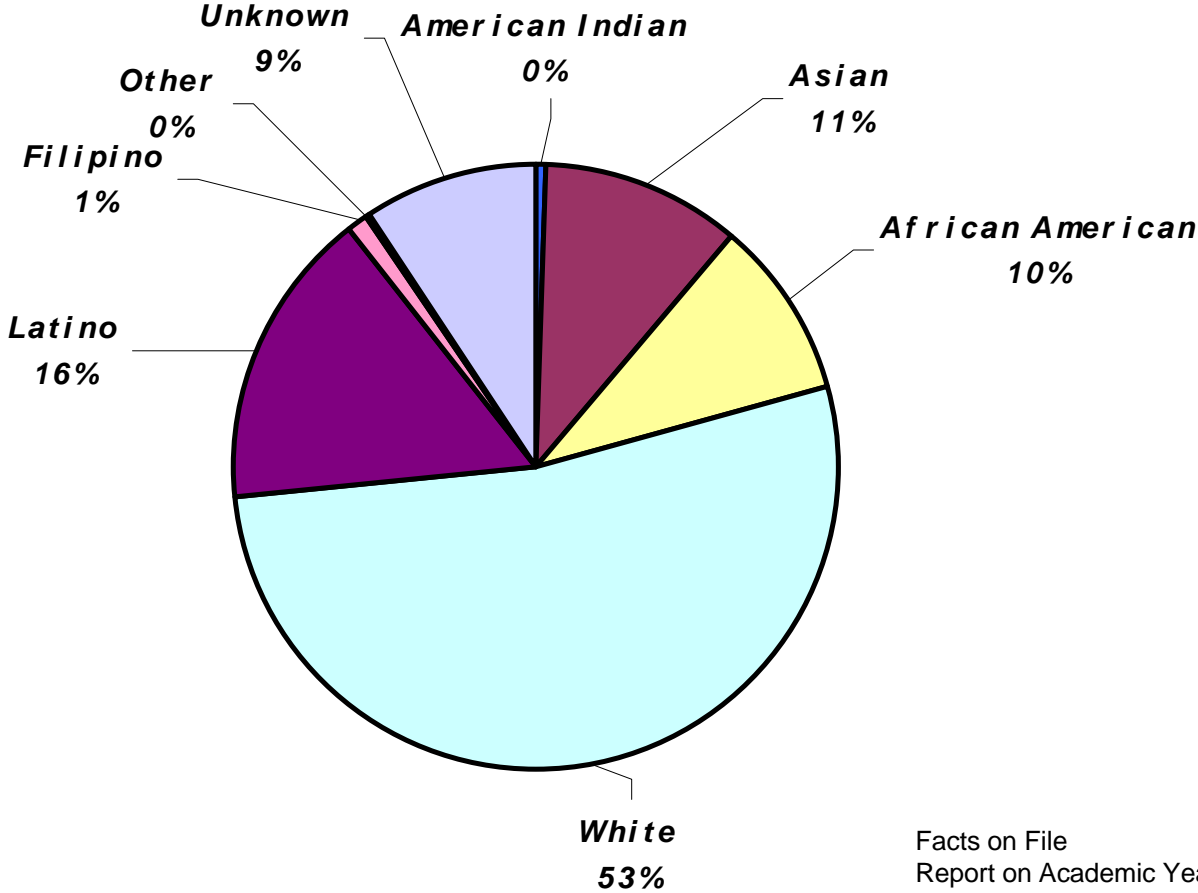

SDCCD Total Employees

Facts on File
Report on Academic Year 2007-2008